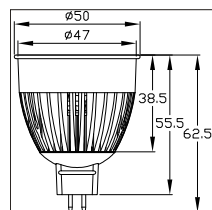

Type No.	Volt	Watt	Ø	Length	AC/DC	Finish	Lumen	Kelvin
022533122	12	5 (2 leds)	50	63	AC/DC	Warm White	240	2700K
022533123	12	5 (2 leds)	50	63	AC/DC	Nutral White	252	4000K
022533124	12	5 (2 leds)	50	63	AC/DC	Cool White	264	6000K

LEDs

GU5.3 MR16

Cree Hew Special PMMA Lens

50 x 63mm

411

SCHIEFER

LED LAMPS

Beam Angle 38°

3 Year warranty.