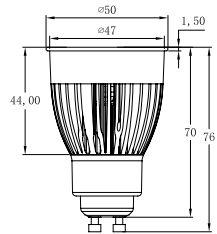

Type No.	Volt	Watt	Ø	Length	AC/DC	Finish	Lumen	Kelvin

Sharp Dimmable; CRI > 95 (for 3000k)

022738222	230	5 (1 Led)	50	76	AC	Extra warm white	280	2700K ±250
022738223	230	5 (1 Led)	50	76	AC	Neutral white	308	4000K ±250
022738224	230	5 (1 Led)	50	76	AC	Cool white	307	6500K ±250

For recommended dimmers please contact our sales department.

LEDs

GUI0 MR16

Sharp Dimmable PMMA Lens

50 x 76mm

417

SCHIEFER

LED LAMPS

Beam Angle 38°

Overheat protection.
3 Year warranty.