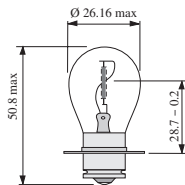

SPECIAL ITEMS

P30s

Buoy

S8 26 x 50mm

Type No.	Volt	Amp	Ø	Length	Lumen	Finish	Filament	Life
304842058	6.2	0.25	26	50	10	Clear	C-8	1.500
304842059	6.2	0.46	26	50	29	Clear	C-8	1.500
304842060	6.2	0.70	26	50	50	Clear	C-8	1.500
304842061	6.2	0.92	26	50	60	Clear	C-8	1.500
304842062	6.2	1.40	26	50	125	Clear	C-8	1.500
304842063	12.0	0.25	26	50	30	Clear	C-8	1.500
304842064	12.0	0.55	26	50	80	Clear	C-8	1.500
304842065	12.0	0.77	26	50	130	Clear	C-8	1.500
304842067	12.0	1.15	26	50	220	Clear	C-8	1.500
304842068	12.0	1.35	26	50	245	Clear	C-8	1.500
304842070	12.0	2.03	26	50	370	Clear	C-8	1.500

332

SCHIEFER

SHIP & NAVIGATION