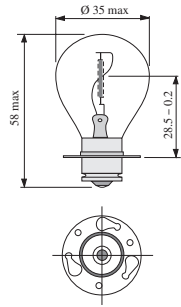

Type No.	Volt	Amp	Ø	Length	Lumen	Finish	Filament	Life
304842066	12.0	1.0	35	60	145	Clear	CC-8	1.500
304842069	12.0	1.9	35	60	390	Clear	CC-8	1.500
304842071	12.0	3.0	35	60	600	Clear	CC-8	1.500
304842072	12.0	3.05	35	60	650	Clear	C-8	1.500
304842073	12.0	5.0	35	60	1100	Clear	CC-8	1.500

SPECIAL ITEMS

P30s
Buoy
S11 35 x 60mm

333

SCHIEFER

SHIP & NAVIGATION