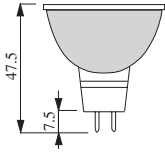

LED S

GU5.3 MRI 6
Single Led
47.5 x 50mm

408

SCHIEFER

LED LAMPS

Type No.	Volt	mA	Ø	Length	AC/DC	Finish	Filament	Life
022699401	12	1.4	47.5	50	AC/DC	White	20 leds	20.000
022699411	12	1.4	47.5	50	AC/DC	Warm White	20 leds	20.000
022699402	12	1	47.5	50	AC/DC	Red	20 leds	20.000
022699403	12	1.4	47.5	50	AC/DC	Green	20 leds	20.000
022699404	12	1	47.5	50	AC/DC	Yellow	20 leds	20.000
022699406	12	1.4	47.5	50	AC/DC	Blue	20 leds	20.000
022699501	24	1.4	47.5	50	AC/DC	White	20 leds	20.000
022699502	24	1	47.5	50	AC/DC	Red	20 leds	20.000
022699503	24	1.4	47.5	50	AC/DC	Green	20 leds	20.000
022699504	24	1	47.5	50	AC/DC	Yellow	20 leds	20.000
022699506	24	1.4	47.5	50	AC/DC	Blue	20 leds	20.000
022699601	28	1.4	47.5	50	AC/DC	White	20 leds	20.000
022699602	28	1	47.5	50	AC/DC	Red	20 leds	20.000
022699603	28	1.4	47.5	50	AC/DC	Green	20 leds	20.000
022699604	28	1	47.5	50	AC/DC	Yellow	20 leds	20.000
022699606	28	1.4	47.5	50	AC/DC	Blue	20 leds	20.000