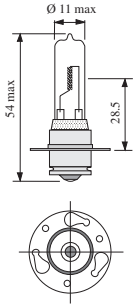

SPECIAL ITEMS

P30s

Buoy / Halogen

T11 x 54mm

Type No.	Volt	Watt	Ø	Length	Lumen	Finish	Filament	Life
304842001	12.0	5	11	54	64	Clear	C-8	2.000
304842002	12.0	10	11	54	15	Clear	C-8	2.000
304842003	12.0	20	11	54	350	Clear	C-8	2.000
304842004	12.0	35	11	54	650	Clear	C-8	2.000
304842005	12.0	50	11	54	1000	Clear	C-8	2.000
304842006	12.0	75	11	54	1350	Clear	C-8	2.000
304842007	12.0	100	11	54	2300	Clear	CC-8	2.000

334

SCHIEFER

SHIP & NAVIGATION