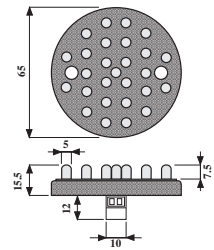

Type No.	Volt	mA	Ø	Height	AC/DC	Finish	Leds	CD
657702021	20-32	92	65	15.5		Red	27 leds	24
659902020	24 ± 10%	85	65	15.5		Red	20 leds	20
659903020	24 ± 10%	45	65	15.5		Green	20 leds	20
659904020	24 ± 10%	85	65	15.5		Yellow	20 leds	20
659906020	24 ± 10%	45	65	15.5		Blue	20 leds	20
659900020	24 ± 10%	45	65	15.5		White	20 leds	20

LEDs

Led Cluster
Ø65
8mm

405

SCHIEFER

LED LAMPS