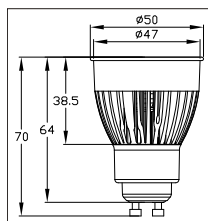

Replacing 25W halogen GU10.
Overheat protection.
3 Year warranty.

LEDS

GU10 MR16

Cree Hew Special PMMA Lens

50 x 70mm

416

SCHIEFER

LED LAMPS